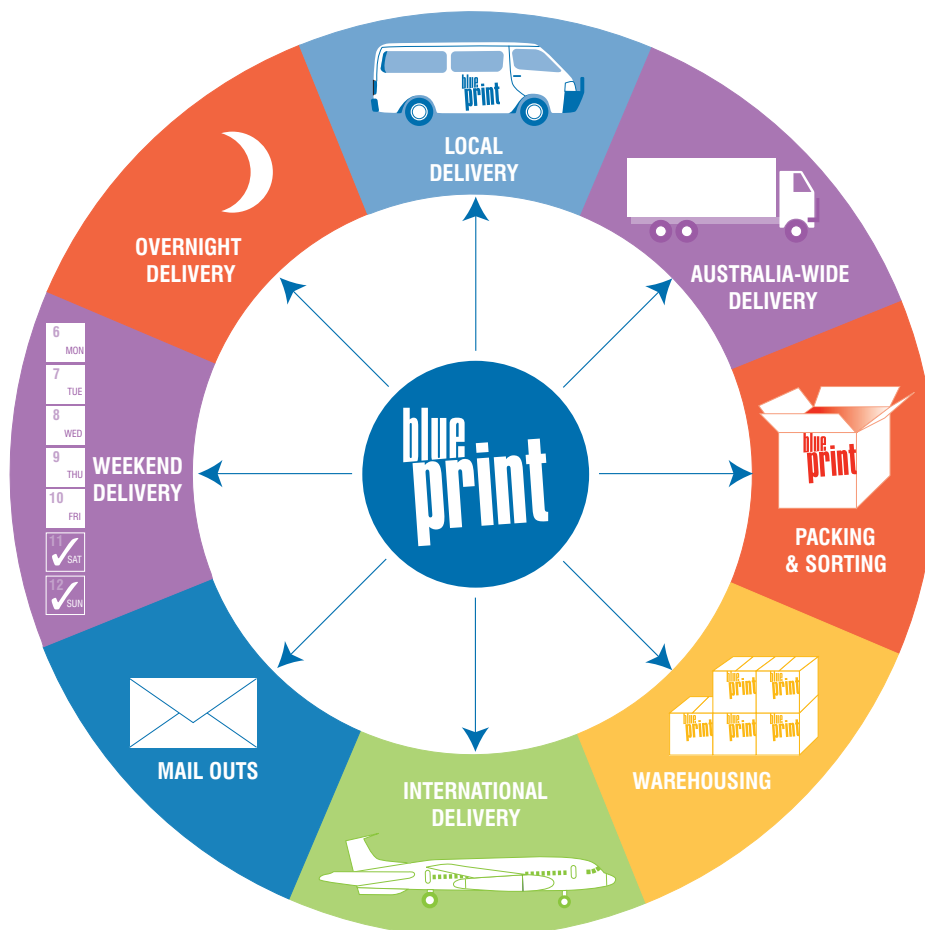

Print made *easy* fact sheet

Tips and hints to make print as easy as it should be

blue print

dynamic print services

delivery

This sheet explains Blueprint's delivery services. What good is a printed piece if it doesn't get where you want it, when you want it? Getting Blueprint to deliver makes everything... too easy!

> HOW? > TIP > GUIDE

Delivery – where you want it, when you want it

continued over >>>

Once a job has been printed, what happens next?

At Blueprint we provide an extensive packing, warehousing and delivery service. We believe that it shouldn't be left up to you to sort, bundle and distribute your printed jobs. Blueprint offers the following delivery services:

1. Packing & Sorting

You may have just printed a series of brochures, bags, leaflets and postcards which make up kits you require for an exhibition. Instead of delivering you boxes of each item, we can assemble each kit, and then deliver them where you want.

3b. Delivery (Australia-wide)

For prompt Australia-wide delivery, you can rely on Blueprint. Working in affiliation with major transport companies, we can provide quick and easy interstate delivery.

3c. Delivery (International)